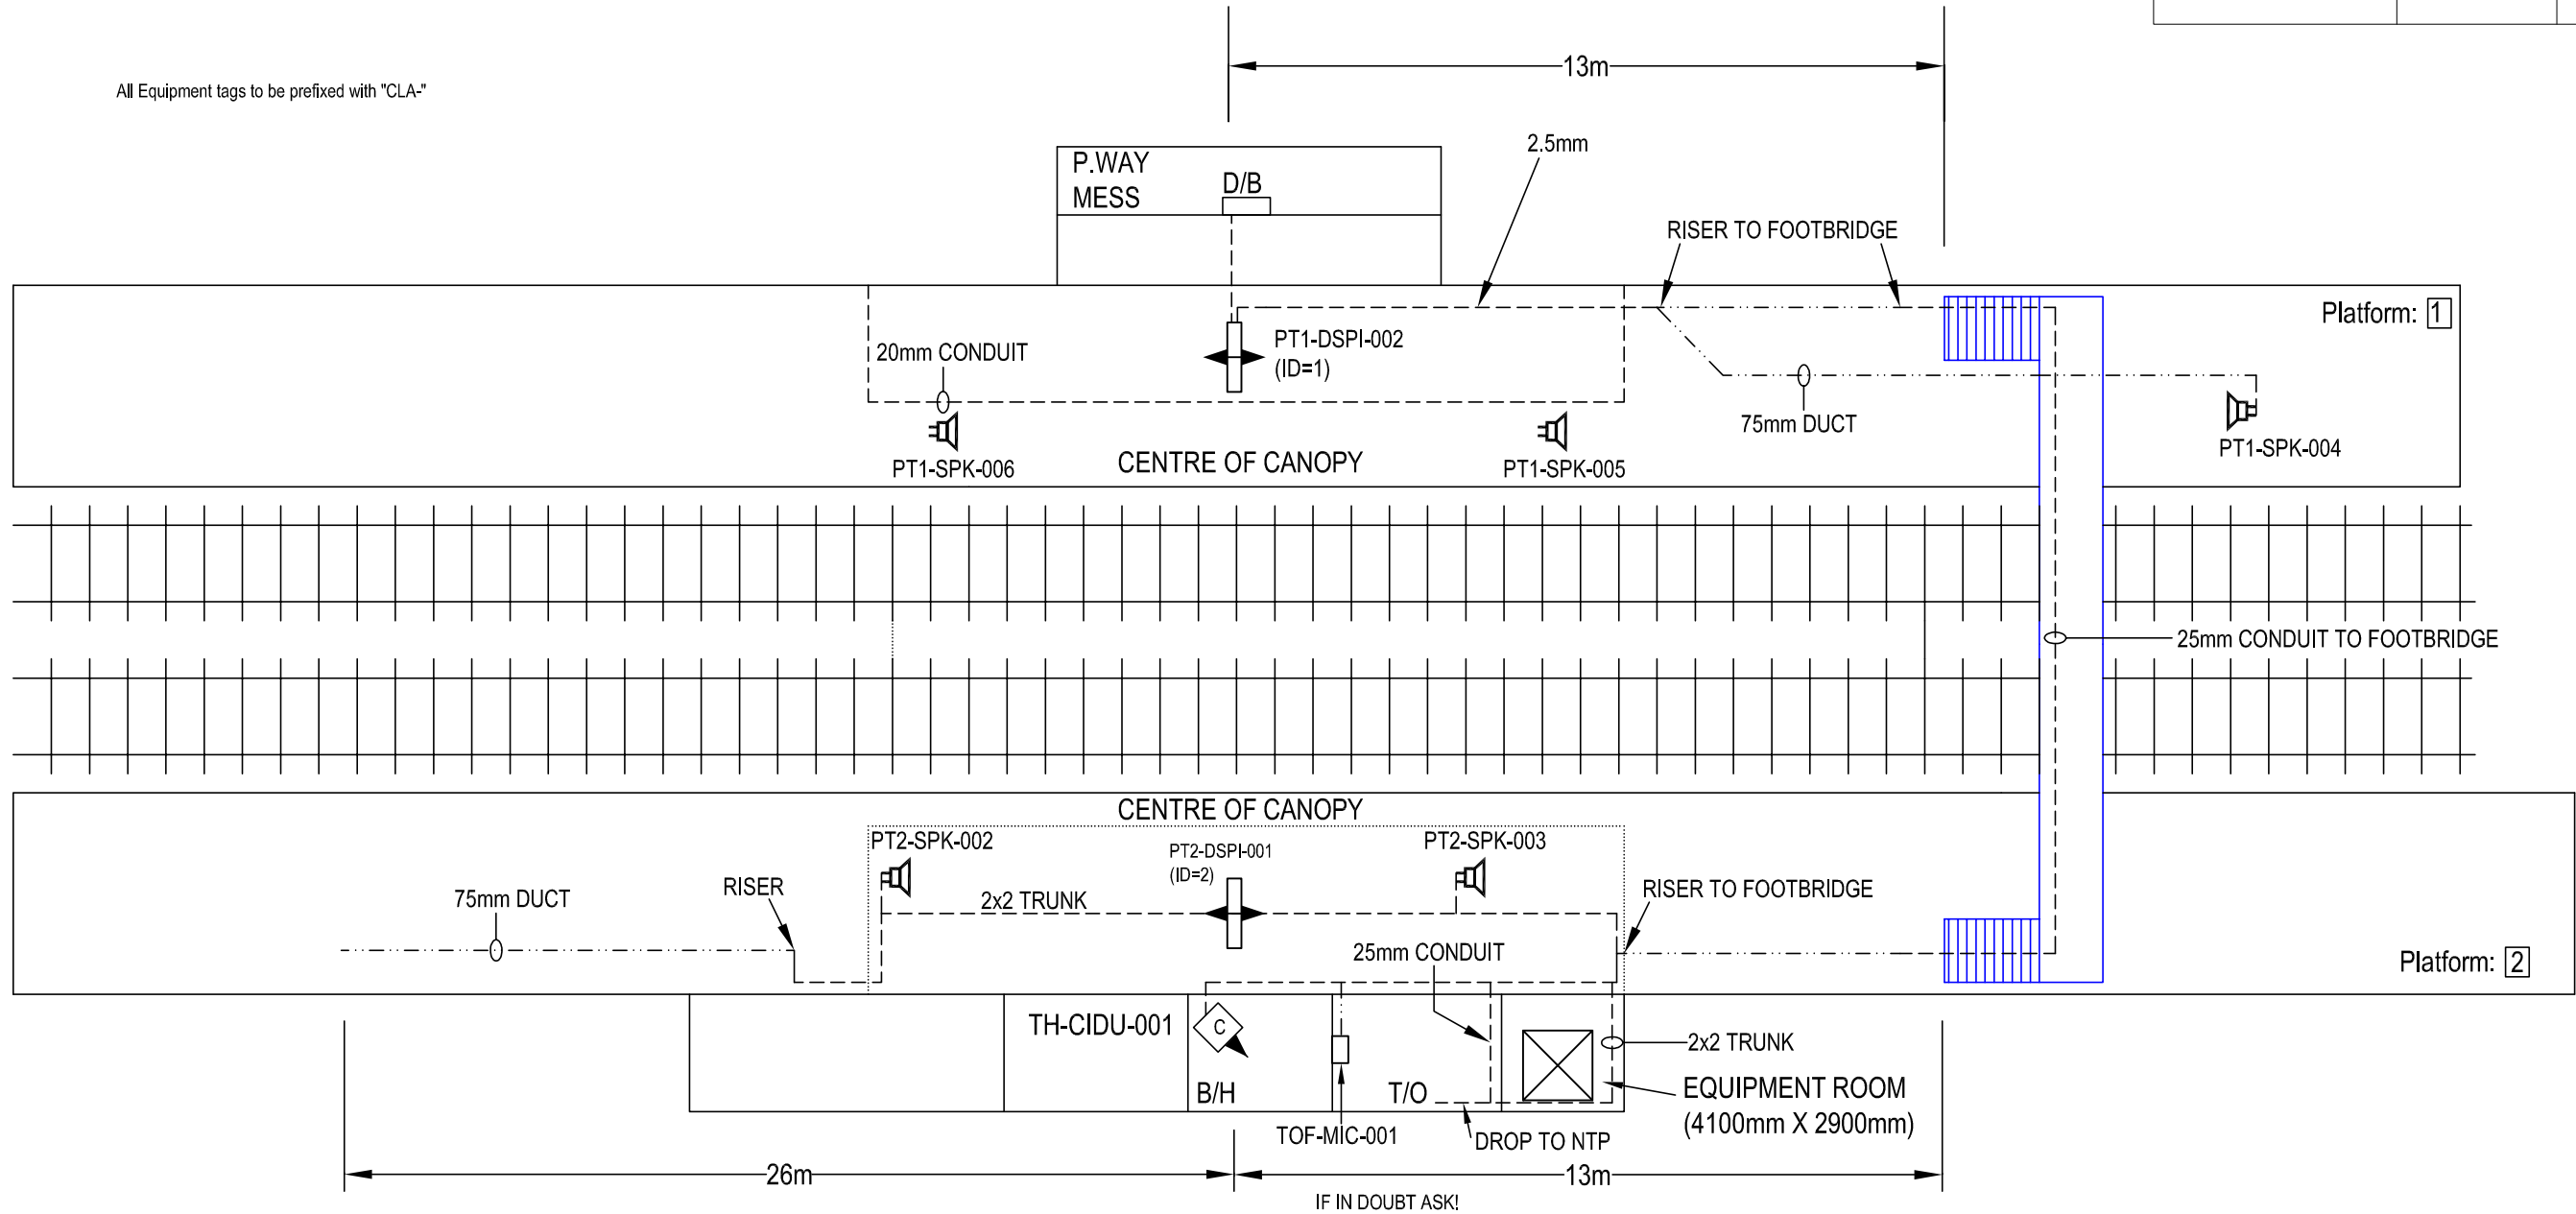

DRG No. SM803-7555

	WAN
CIRCUIT ID	KXIP300408
IP ADDRESS	10.227.110.1

"PLATFORM 1 HP ISDN"
01-202-660888
"PLATFORM 2 HP ISDN"
01-202-660968

Equipment	Dist Board
EXISTING DB USED - NOT LABELED	

All Equipment tags to be prefixed with "CLA-"

Date of Last Modification: 25 April 2003

This Drawing Supersedes Any Previous Drawings

CONSTRUCTION

	NAME	SIGNATURE	DATE
DRAWN BY	J STEVENS		25-04 -2003
CHECKED BY	T WONG		
APPD BY	A SMITH		
APPD BY			
CAD Ref:			
CONTRACTOR'S Ref:			