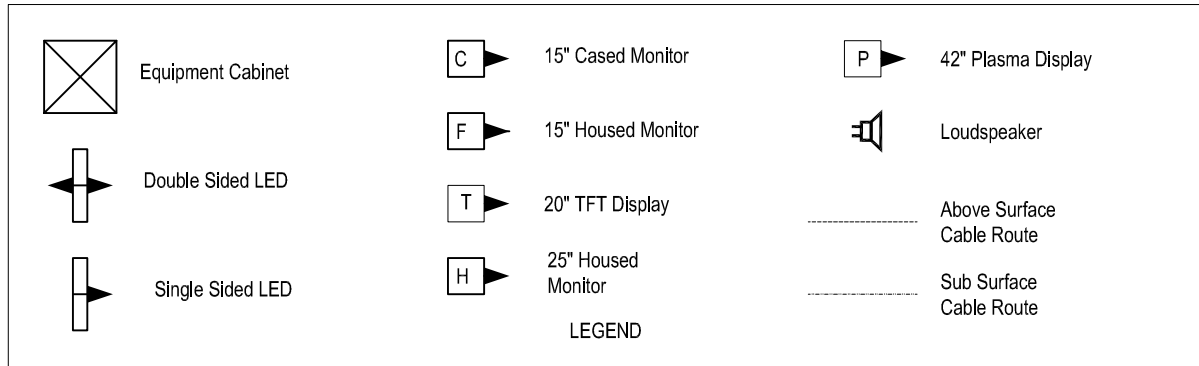

DRG No. SM803-7555

	WAN
CIRCUIT ID	KXIP300408
IP ADDRESS	10.227.110.1

"PLATFORM 1 HP ISDN"
01-202-660888
"PLATFORM 2 HP ISDN"
01-202-660968

Equipment	Dist Board
EXISTING DB USED - NOT LABELED	

All Equipment tags to be prefixed with "CLA-"