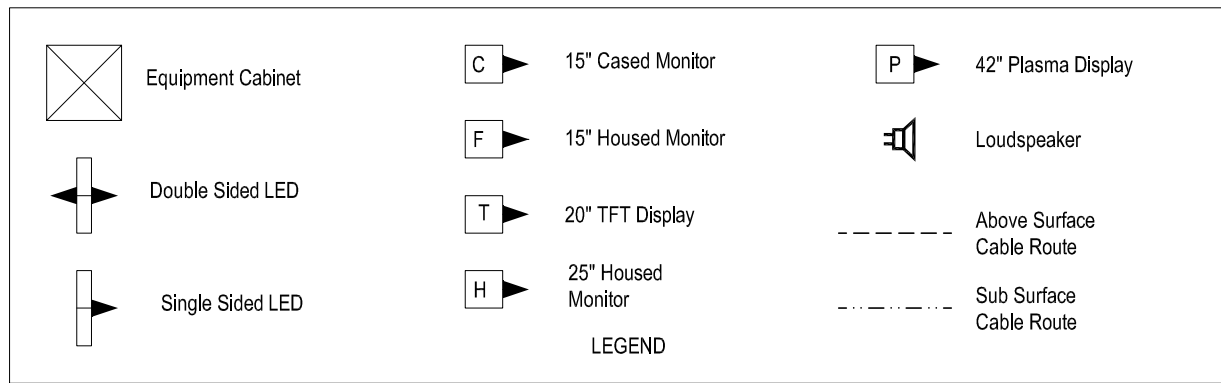

DRG No. SM803-75694

WAN Details	
CIRCUIT ID	KXIP300415
IP ADDRESS	10.227.139.1

"PLATFORM 1 HP ISDN"
01-189-351057
"PLATFORM 2 HP ISDN"
01-189-351124

All Equipment tags to be prefixed with "EAR-"

Equipment	Dist Board
PT1-DSPI-001	EXISTING
PT2-DSPI-002	EXISTING
TH-FDIU-001	EXISTING
CIS RACK	NEW BOARD

MATERIAL	CONSTRUCTION	NAME	SIGNATURE	DATE	AMEY DATEL Project Offices 1st Floor, Platform 2/3 Eastleigh Station Southampton Road Eastleigh Hants SO50 9FL	SITE/PROJECT
		A HATTON		03-07-2002		SOUTH WEST TRAINS CIS PROJECT
		T WONG				TITLE
		A SMITH				EARLEY AS BUILT
						SCALE
FINISH						DRG No. SM803-75694
						ISSUE B
						SHEET 1 of 1