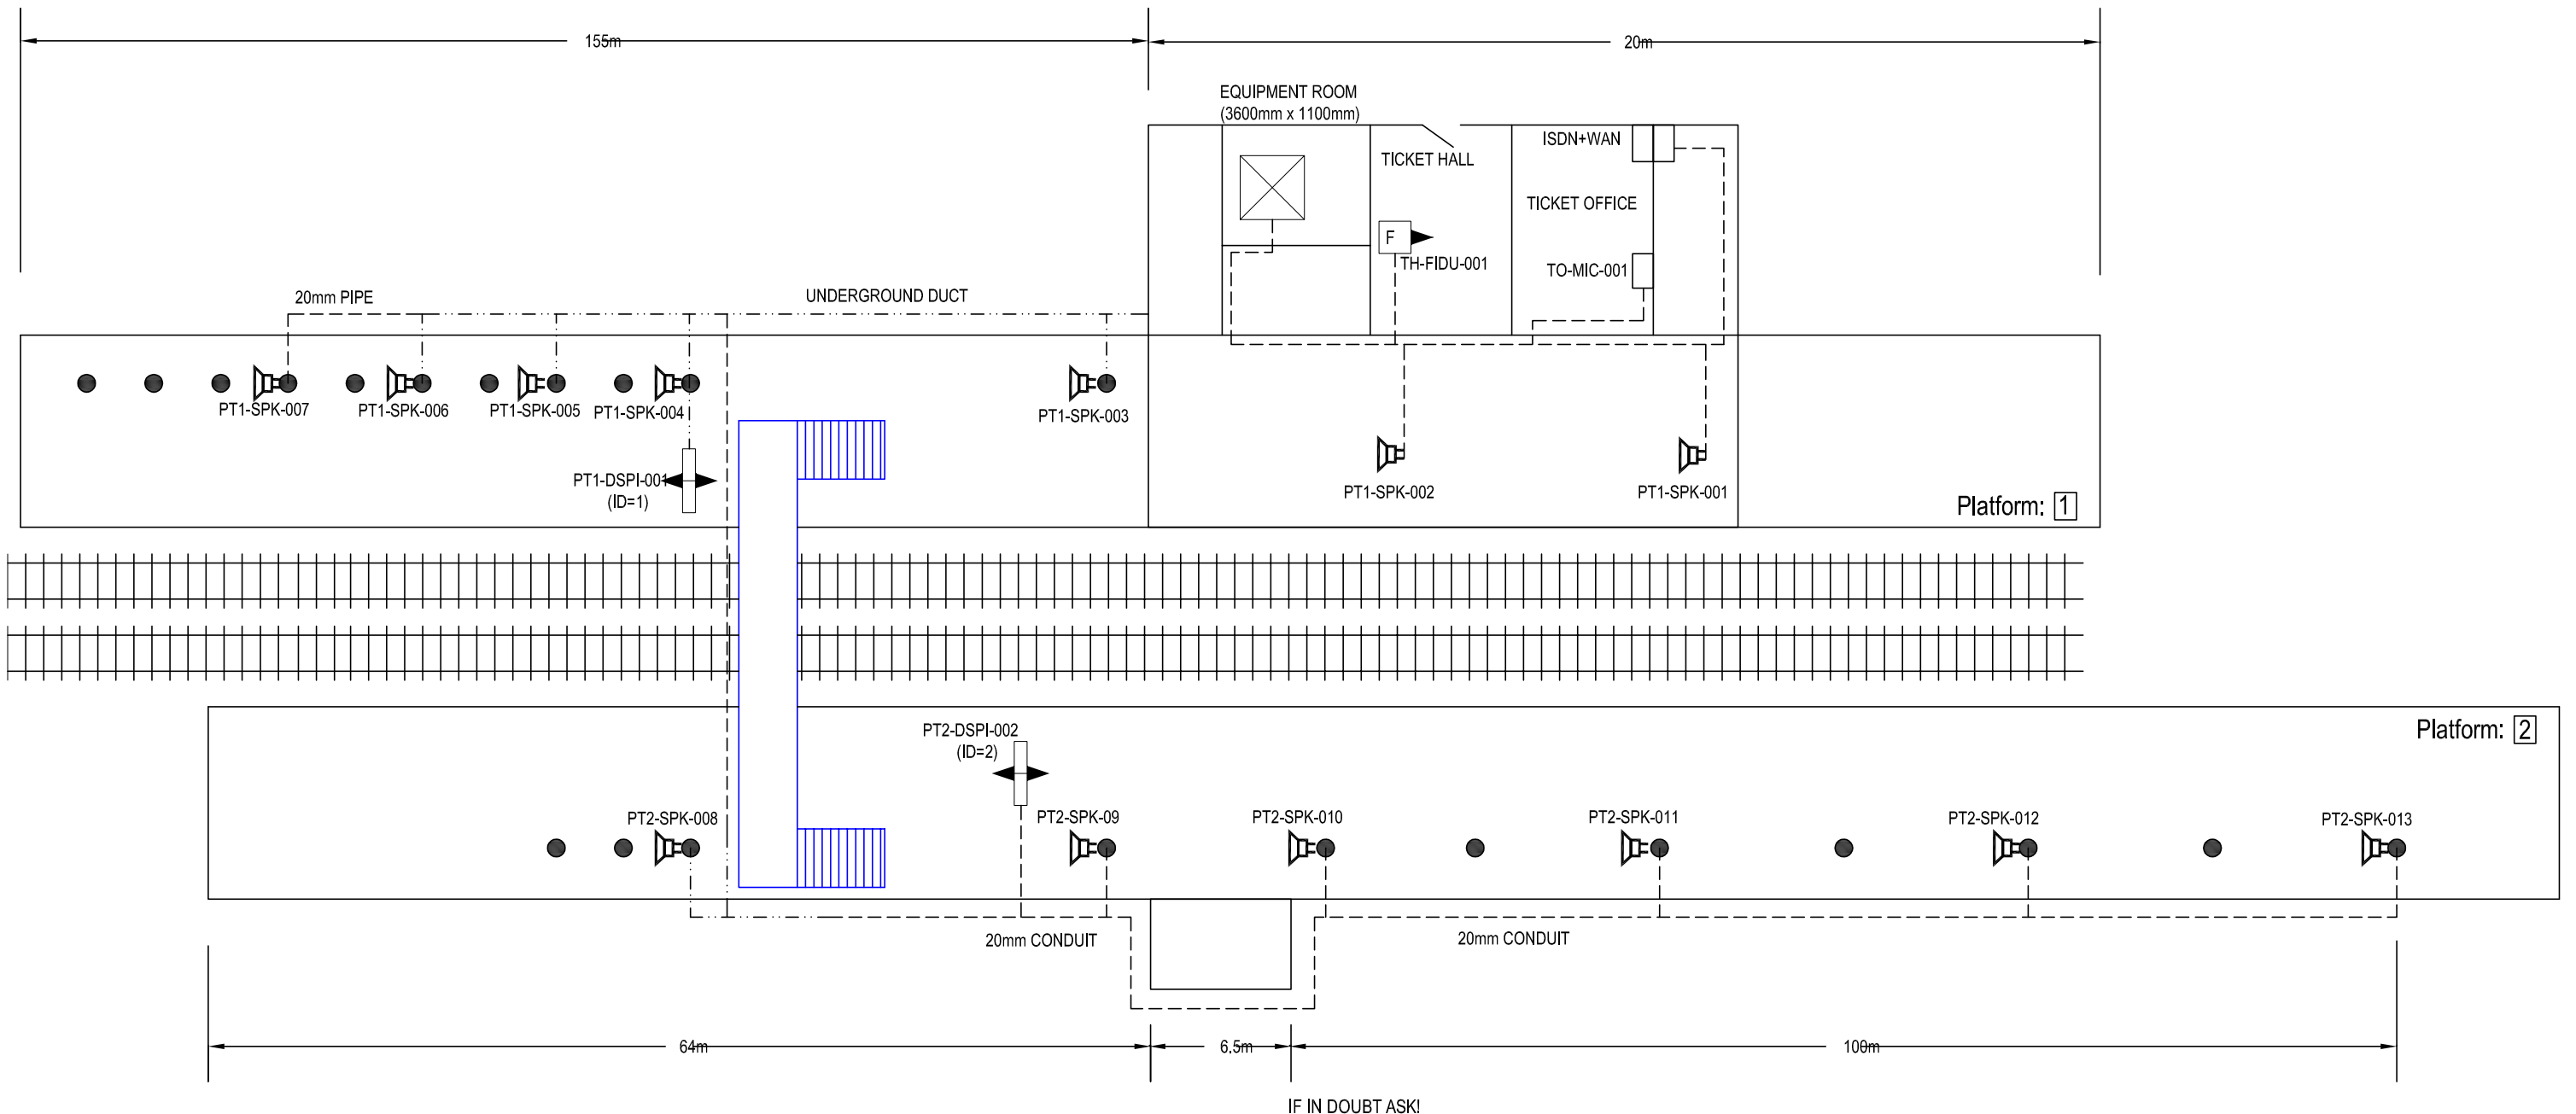

DRG No. SM803-75694

WAN Details	
CIRCUIT ID	KXIP300415
IP ADDRESS	10.227.139.1

"PLATFORM 1 HP ISDN"
01-189-351057
"PLATFORM 2 HP ISDN"
01-189-351124

All Equipment tags to be prefixed with "EAR-"

Equipment	Dist Board
PT1-DSPI-001	EXISTING
PT2-DSPI-002	EXISTING
TH-FDIU-001	EXISTING
CIS RACK	NEW BOARD

MATERIAL	CONSTRUCTION	NAME	SIGNATURE	DATE	AMEY DATEL Project Offices 1st Floor, Platform 2/3 Eastleigh Station Southampton Road Eastleigh Hants SO50 9FL	SITE/PROJECT
		A HATTON		03-07-2002		SOUTH WEST TRAINS CIS PROJECT
		T WONG				TITLE
		A SMITH				EARLEY AS BUILT
						SCALE
FINISH						DRG No. SM803-75694
						ISSUE B
						SHEET 1 of 1